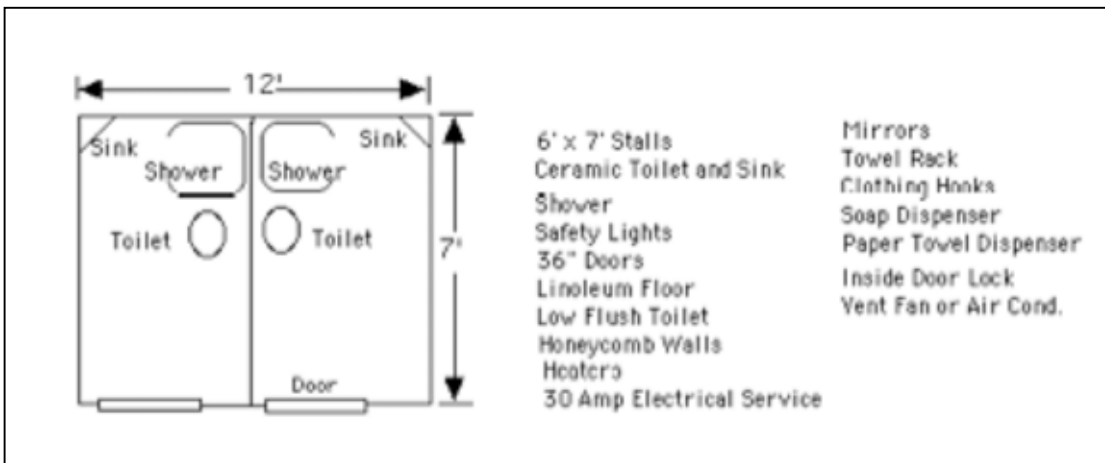

Warehousing – Military – Recreational – Housing

Dual Stall Lavatory Building

Ground Level

HospitalTents.com, Inc.
 Phone: 1-800-521-6310 Fax: 1-586-731-0670
 E-mail: info@toilets.com Web Site: www.toilets.com

Components of The Ground Level - Fresh Water Flush System

PATENT #6,721,967

Chrome Plated Water Limited Flow Faucet

Ceramic Corner Sink With Mounting Brackets

High Impact Plastic Toilet Seat

Ceramic Back-Flush Fresh Water Flush Toilet