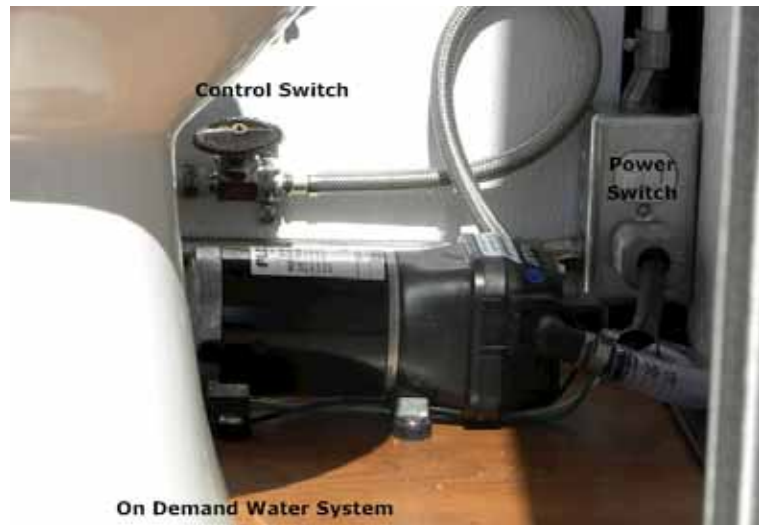

Self-Contained Secure Fresh Water Sanitation System Comfort Station Model 4848SC

On Demand Water Supply System