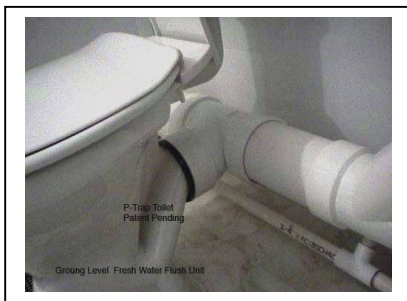

Three Unit Coin Operated Lavatory Building

Toilet Tokens are a little smaller than a US quarter.
The toilet tokens allow the user to enter the lavatory stall.

www.toilets.com info@toilets.com
888-767-8256 586-739-4611
Fax: 586-731-0760

How It Works

www.toilets.com info@toilets.com
 888-767-8257 586-739-4611
 Fax: 586-731-0760

Steel Base Frame Functionality

Steel Frame Yields Strong and Level Building
Easily Re-deployed

Two Unit Building one Men's & one Women's Lavatory Stall