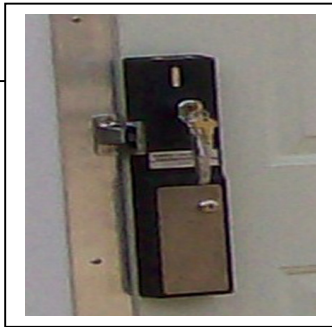

Three Unit Coin Operated Lavatory Building

Toilet Tokens are a little smaller than a US quarter.
The toilet tokens allow the user to enter the lavatory stall.

www.toilets.com info@toilets.com
888-767-8256 586-739-4611
Fax: 586-731-0760

How It Works

www.toilets.com info@toilets.com
 888-767-8257 586-739-4611
 Fax: 586-731-0760

Steel Base Frame Functionality

Steel Frame Yields Strong and Level Building
Easily Re-deployed

Two Unit Building one Men's & one Women's Lavatory Stall