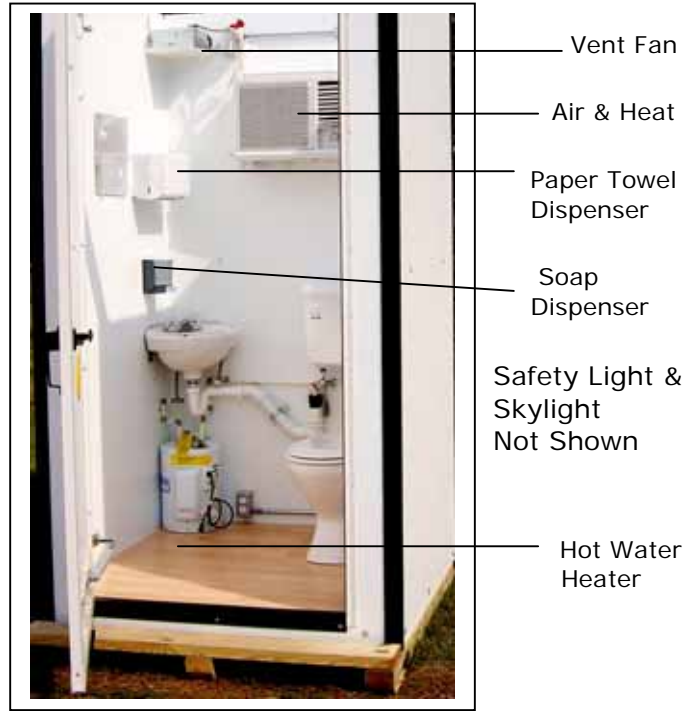

Table of Contents - www.PlumbYourOwn.com

Model 4848HD – Page 2

Model 4848E – Page 3

Model SJSPCS – Page 4

Model SJSDCS – Page 5

EZ Hook-Up – Page 6

Model 4848EHDL – Rear & Side Wall, Mounted Fixtures

1. Exhaust Fan – has separate on/off switch mounted on left wall.
2. Automatic Paper Towel Dispenser – 4 “C” Batteries are installed. Automatic eye is taped over for shipment. One complete towel roll is in dispenser, additional towel roll is in the consumables box packed in unit.
3. Mirror
4. Manual Soap Dispenser – shipped empty, soap is included in the consumables box packed in unit.
5. Corner Sink with nine (9) second automatic water-saver faucet.
6. Wall Mounted Hand-Held Bidet
7. Studor Vent
8. Cistern – top mounted, water-saver flush for both heavy and light toilet usage.
9. Double GFI 100v (US) Electric Receptacle
10. Water Pressure Pump – contains a strainer with sight gauge. This pump will be used ONLY to draw water supply from a holding tank. Turn lever to “red” to utilize pump and turn lever toward “blue” for all other water sources.
11. P-Trap Toilet and Toilet Seat – toilet is fastened to the wall and the floor. Toilet waste line exits through the wall and can be connected to a holding tank, septic tank or sewer (mains).
12. Safety Fluorescent Light - switch on opposite wall
13. Clothes Hooks
14. Large Toilet Paper Holder - 100% recycled Paper

Fig. 4 Top View

Fig. 5 Front View Open Door

Fig. 6 Open Door Front View

Fig. 7 Front View Closed Door

Locking Door Handle

Fig. 8 Rear View Plumbing Connections

Sign of the Times

Porta John®

Sani Jon® Deluxe Comfort Station Model SJSDCS 520

No Waste or Chemicals Inside the Lavatory Stall - Fresh Water Flush

Roof is translucent for easy overhead lighting.

The Porta John® Patented Comfort Station units are moveable, require no steps, no internal waste reservoir, no chemicals, may be plumbed to a sewer or septic tank.